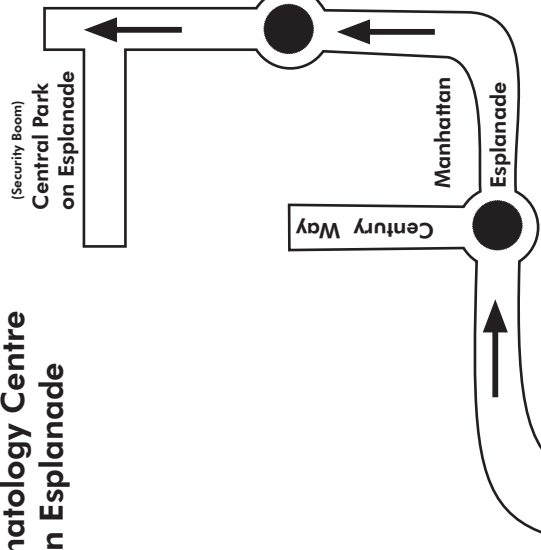

(BROWN AND GREY BUILDING)

CDC

Cosmetic Dermatology Centre
Central Park on Esplanade
Century City
7441

021 552 7220

(Security Boom)

Central Park on Esplanade

CENTURY WAY

Canal Walk Shopping Centre

Coming from Bellville

Sable RD off-ramp

Rafanga Junction

Left at robot

COMING FROM CAPE TOWN